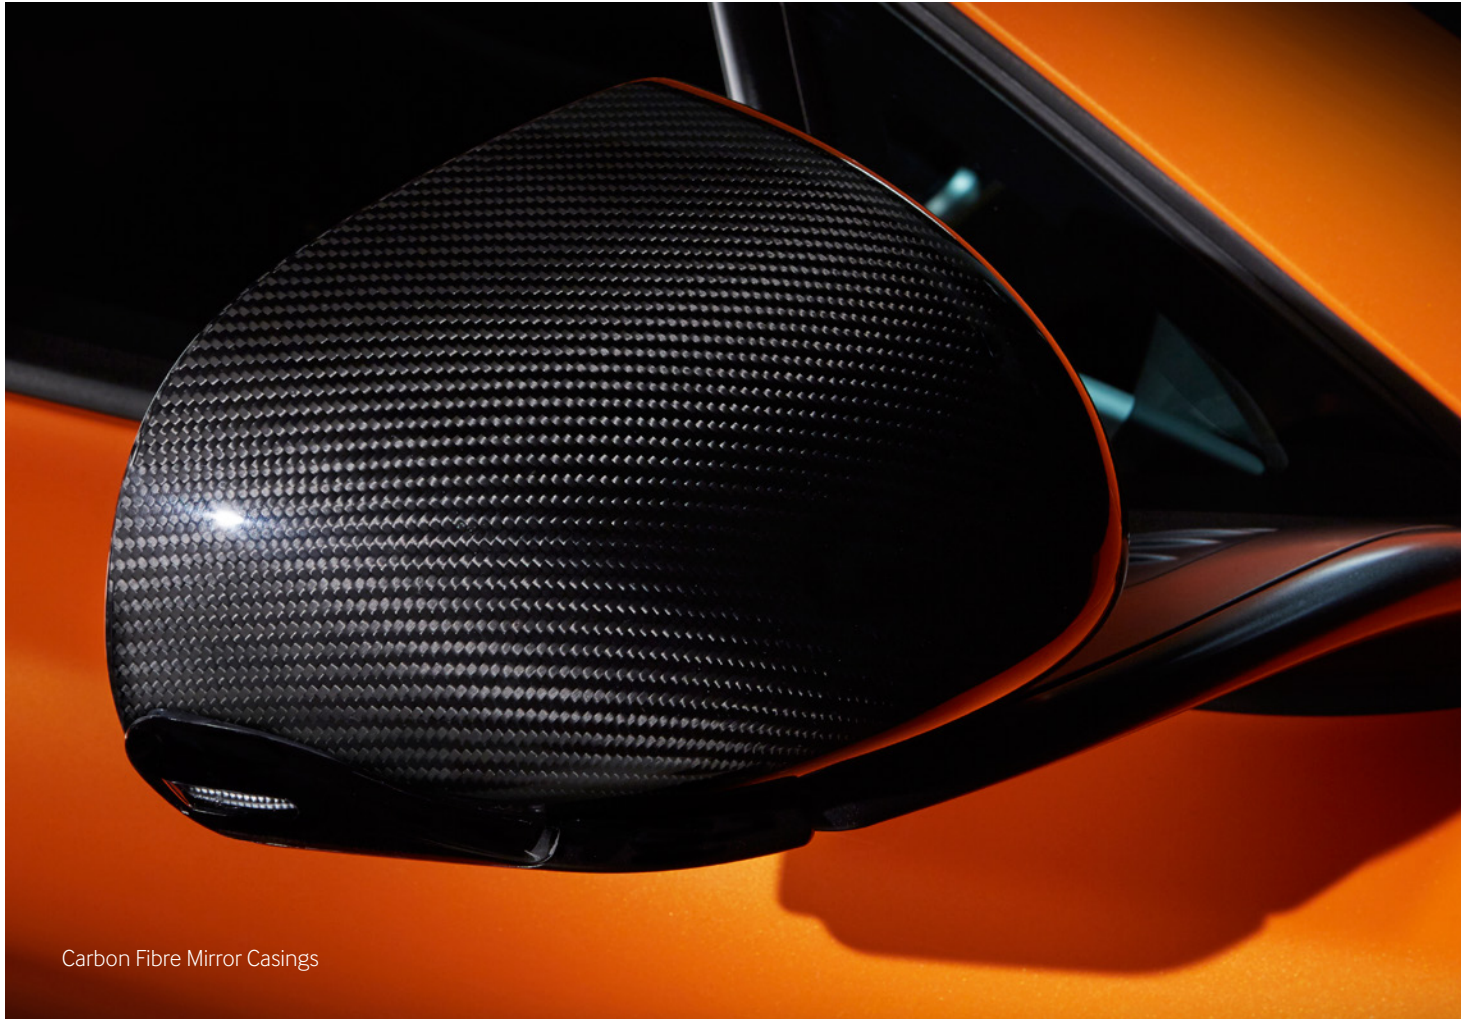

Whether parked in your garage or out on the road, your vehicle's aesthetics will reflect the power within.

Carbon Fibre Front Splitter

Carbon Fibre Airbrake Panel

Carbon fibre accents enhance the powerful stance of your McLaren, giving it even greater presence. The carbon fibre airbrake panel and front splitter deliver visual impact, drawing attention to your McLaren's dynamic lines while also reinforcing its sporting prowess. These carbon fibre elements not only add further individuality to your vehicle, but their ultra-lightweight construction can help to reduce the weight, delivering additional performance benefits¹.

Sports Exhaust

Carbon Fibre Rear Bumper Centre

Carbon Fibre Diffuser

Carbon fibre is used throughout the rear bumper and diffuser, offering greater strength and a lower weight¹. The visible weave highlights the individual strands of carbon fibre and the rear of your vehicle can only be further enhanced with the addition of the McLaren Sports Exhaust. Designed to permit greater vocals from the award-winning M838T engine, the sports exhaust delivers unrivalled acoustics giving your McLaren an even more commanding visual and aural presence.

Carbon Fibre Door Blades

Carbon Fibre Side Intakes

Carbon Fibre Mirror Casings

Lightweight, strikingly beautiful and exceptionally strong, carbon fibre accessories provide you with further opportunity to personalise your McLaren. Each component draws on the vehicle's contemporary styling, while also underpinning the ultimate in sports performance.